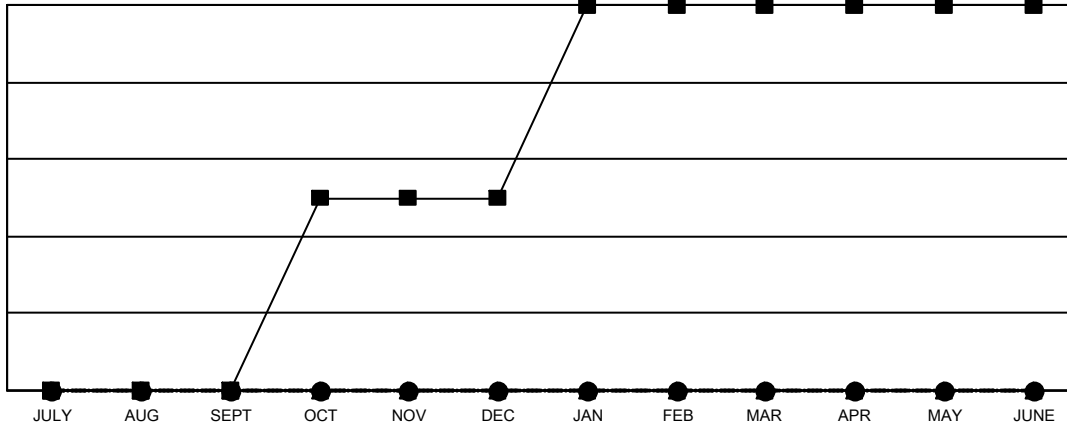

# GMT MONTHLY MEMBERSHIP PROGRESS REPORT

Results as of: 8/31/2024

Multiple District 38

LOCATION: NEBRASKA

GMT: OPEN

GMT CA 1

Clubs			
RESULTS FOR 2024-2025			
QUARTER	NEW CLUB GOAL	NEW CLUBS	DROPPED CLUBS
JULY/AUG/SEPT	0	0	0
OCT/NOV/DEC	1	0	0
JAN/FEB/MAR	1	0	0
APR/MAY/JUNE	0	0	0

Members			
RESULTS FOR 2024-2025			
QUARTER	MEMBER GROWTH NET GOAL	MEMBER GROWTH ACTUAL	DROPPED MEMBERS ACTUAL (including transfers)
JULY/AUG/SEPT	16	19	27
OCT/NOV/DEC	16	0	0
JAN/FEB/MAR	16	0	0
APR/MAY/JUNE	16	0	0

GOALS AND ACTUAL NEW CLUBS CUMULATIVE

- - CURRENT YEAR GOALS FOR NEW CLUBS
- - CURRENT YEAR ACTUAL NEW CLUBS
- ▲ - LAST YEAR ACTUAL NEW CLUBS

GOALS AND ACTUAL MEMBERS CUMULATIVE

- - MEMBER GROWTH NET GOAL
- - MEMBER GROWTH ACTUAL
- ▲ - LAST YEAR MEMBERSHIP ACTUAL