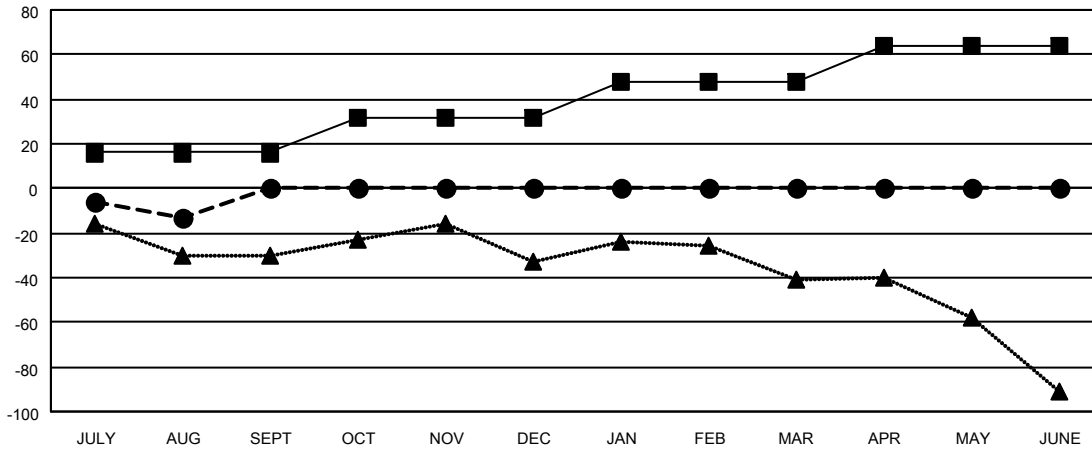

# GMT MONTHLY MEMBERSHIP PROGRESS REPORT

Results as of: 8/31/2024

Multiple District 38

LOCATION: NEBRASKA

GMT: OPEN

GMT CA 1

Clubs			
RESULTS FOR 2024-2025			
QUARTER	NEW CLUB GOAL	NEW CLUBS	DROPPED CLUBS
JULY/AUG/SEPT	0	0	0
OCT/NOV/DEC	1	0	0
JAN/FEB/MAR	1	0	0
APR/MAY/JUNE	0	0	0

Members			
RESULTS FOR 2024-2025			
QUARTER	MEMBER GROWTH NET GOAL	MEMBER GROWTH ACTUAL	DROPPED MEMBERS ACTUAL (including transfers)
JULY/AUG/SEPT	16	19	27
OCT/NOV/DEC	16	0	0
JAN/FEB/MAR	16	0	0
APR/MAY/JUNE	16	0	0

GOALS AND ACTUAL NEW CLUBS CUMULATIVE

- - CURRENT YEAR GOALS FOR NEW CLUBS
- - CURRENT YEAR ACTUAL NEW CLUBS
- ▲ - LAST YEAR ACTUAL NEW CLUBS

GOALS AND ACTUAL MEMBERS CUMULATIVE

- - MEMBER GROWTH NET GOAL
- - MEMBER GROWTH ACTUAL
- ▲ - LAST YEAR MEMBERSHIP ACTUAL